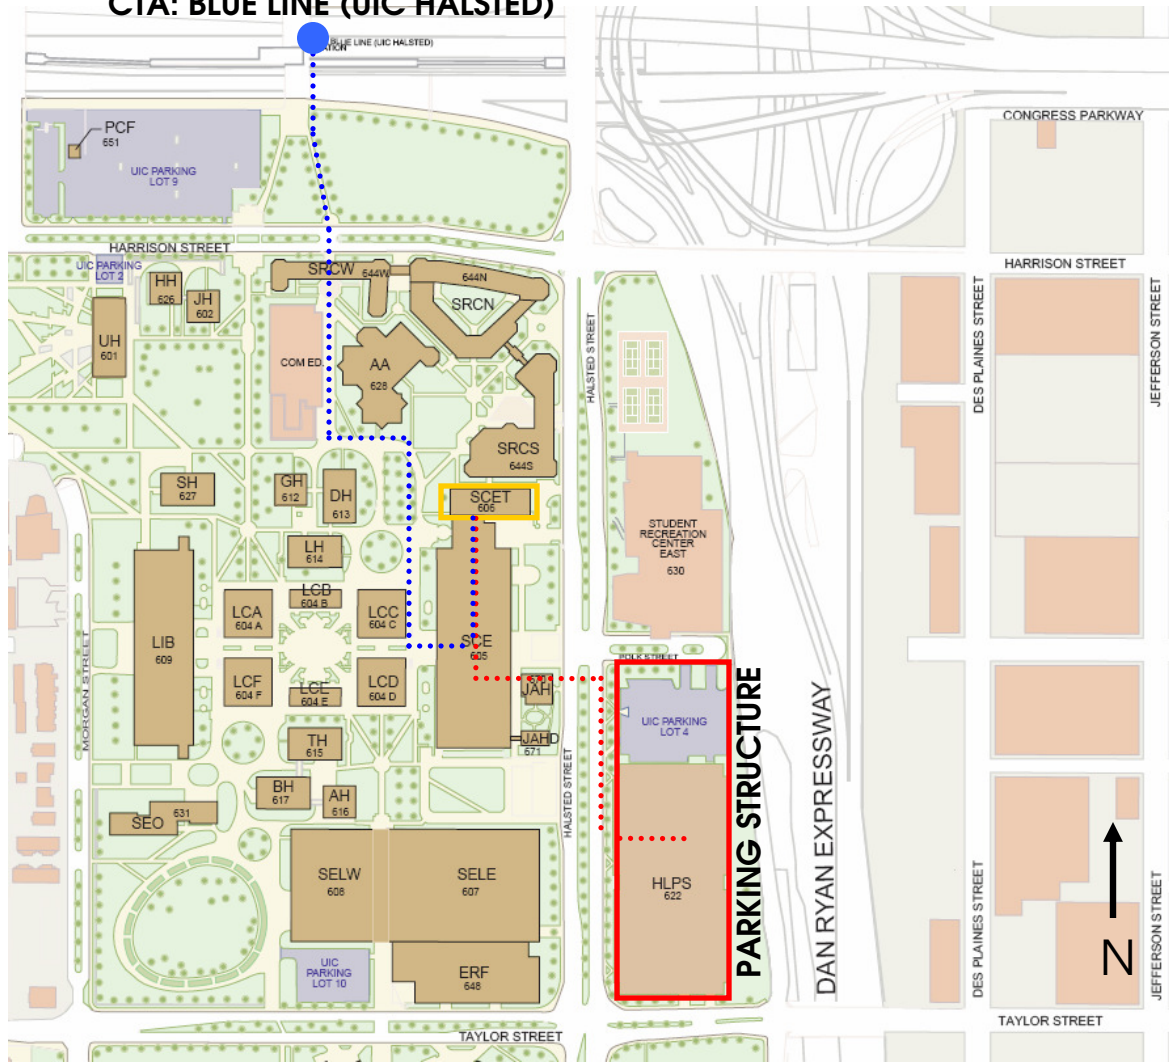

CTA: BLUE LINE (UIC HALSTED)

**University of Illinois Alumni Association
UIC Student Center East
750 S. Halsted St., Suite 520
Chicago, Illinois 60607**

PARKING: Public parking is available via a four-level parking garage on the NE corner of Taylor & Halsted streets. **IF PARKING IN THE GARAGE, ENTER ON THE LEFT DRIVEWAY** as you turn North into the building, ensuring that you take a ticket.

DRIVING FROM THE NORTH: Take 90/94 South (Kennedy Expressway) to the Taylor Street/Roosevelt Ave, Exit 52A. Keep to the right and turn right immediately onto Taylor Street. The entrance to the parking garage will be immediately to your right.

FROM THE SOUTH: Take 90/94 North (Dan Ryan Expressway). Pass to the far right lane and take the Roosevelt Ave exit, Exit 52B. Stay in the middle or far right lane and go straight through the first intersection, paralleling the expressway. Turn left onto Taylor Street. The entrance to the parking garage will be to your right.

FROM THE WEST: Take 290 East (Eisenhower Expressway) to 90/94 South (Dan Ryan Expressway). Immediately exit to the right onto Taylor Street/Roosevelt Ave, Exit 52A. Stay to the right and turn right at the light onto Taylor Street. The entrance to the parking garage will be immediately to your right.

FROM THE EAST: In the Loop area, take Harrison Street. Proceed west and turn left onto Halsted Street. Continue South on Halsted, turn left onto Taylor and left again into the parking garage.

BY CTA TRAIN: Take the CTA BLUE LINE TRAIN to the UIC-Halsted stop. Exit up stairs in center of the train platform (the platform also has two long ramps on either side heading East and West, which also can be used). Proceed South on street level to the UIC campus.

- ..... Denotes walking path from CTA Blue Line
- ..... Denotes walking path from Parking Structure